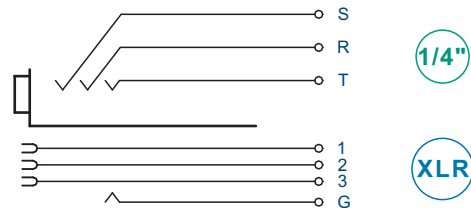

CIRCUITS - INSTRUCTION

Combo | Combined XLR Receptacle and Phone Jack

- 5 -

1/4"

XLR

- 6 -

1/4"

XLR