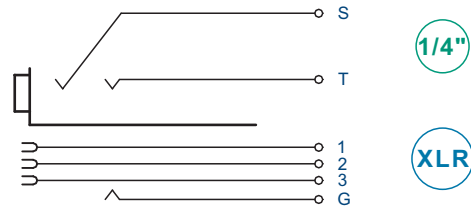

CIRCUITS - INSTRUCTION

Combo | Combined XLR Receptacle and Phone Jack

- 5 -

1/4"

XLR

- 6 -

1/4"

XLR