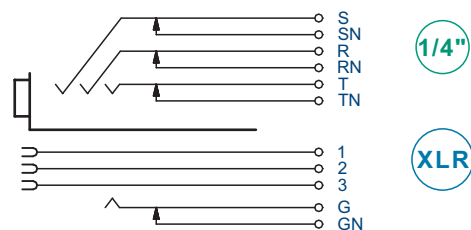

1/4"

XLR

NEUTRIK AG	LI	T: +423 / 237 24 24	F: +423 / 232 53 93	NEUTRIK Vertriebs GmbH	DE/NL/AT/DK	T: +49 8131 / 280 890	F: +49 8131 / 280 830
NEUTRIK Zürich AG	CH	T: +41 44 / 736 5010	F: +41 44 / 736 5011	NEUTRIK France	FR	T: +33 1 / 4131 6750	F: +33 1 / 4131 0511
NEUTRIK USA Inc.	USA	T: +1 732 / 901 9488	F: +1 732 / 901 9608	NEUTRIK Tokyo Ltd.	JP	T: +81 3 / 3663 4733	F: +81 3 / 3663 4796
NEUTRIK (UK) Ltd.	UK	T: +44 1983 / 811 441	F: +44 1983 / 811 439	NEUTRIK Hong Kong Ltd.	HK	T: +852 / 2687 6055	F: +852 / 2687 6052

Draft. Nr.: ComboCircuits | Update: 25.10.2009 | Data subject to change without prior notice. ©2009 NEUTRIK®. ALL RIGHTS RESERVED.