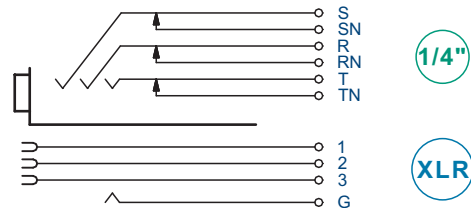

1/4"

XLR

- 10 -